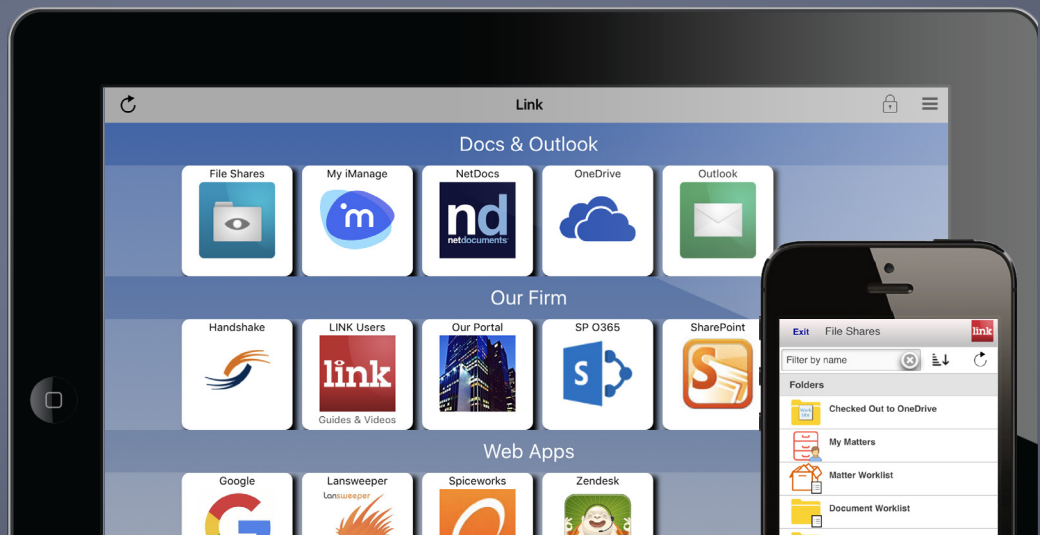

Mobile App for Lawyers

LINK Mobile App for Lawyers

Your DMS, Email, SharePoint, & Firm Portal in One Encrypted App

LINK – Easy Document Workflows

- Access documents in iManage®, NetDocuments®, SharePoint, OneDrive for Business, & network file shares
- Advanced document search
- Check documents into & out of DMS
- Edit documents with Microsoft Word for iOS apps
- Annotate documents & email or check-in to DMS - **NEW**
- Compare documents and generate redlined copy
- Save docs encrypted within LINK for secure offline access

LINK Email - Designed for Lawyers

- View NRL attachments & NetDocs links, including redlines
- From iOS Email, view NRL attachments, including redlines - **NEW**
- Compose an Email, attach a doc from iManage, NetDocuments, OneDrive for Business, or network file shares
- Check an attachment into DMS
- Compare an attachment to an email to a doc in DMS
- View your Outlook calendar, create new meetings, and check free-busy schedule

- CIO, Law Firm

LINK by Mobile Helix

LINK is a secure container app that isolates firm documents and applications from personal content. LINK may be remotely wiped by IT.

LINK is deployed on-premises, where it is installed on Virtual Machines. Licensing is simple and predictable - per user per year. Legal teams get immediate results and ROI in the first month.

LINK - SharePoint & Intranet

- Use your SharePoint portal, calendars, applications, interactively
- Handshake portals
- Navigate to all of SharePoint, touch enabled
- No coding needed
- Access third-party web apps